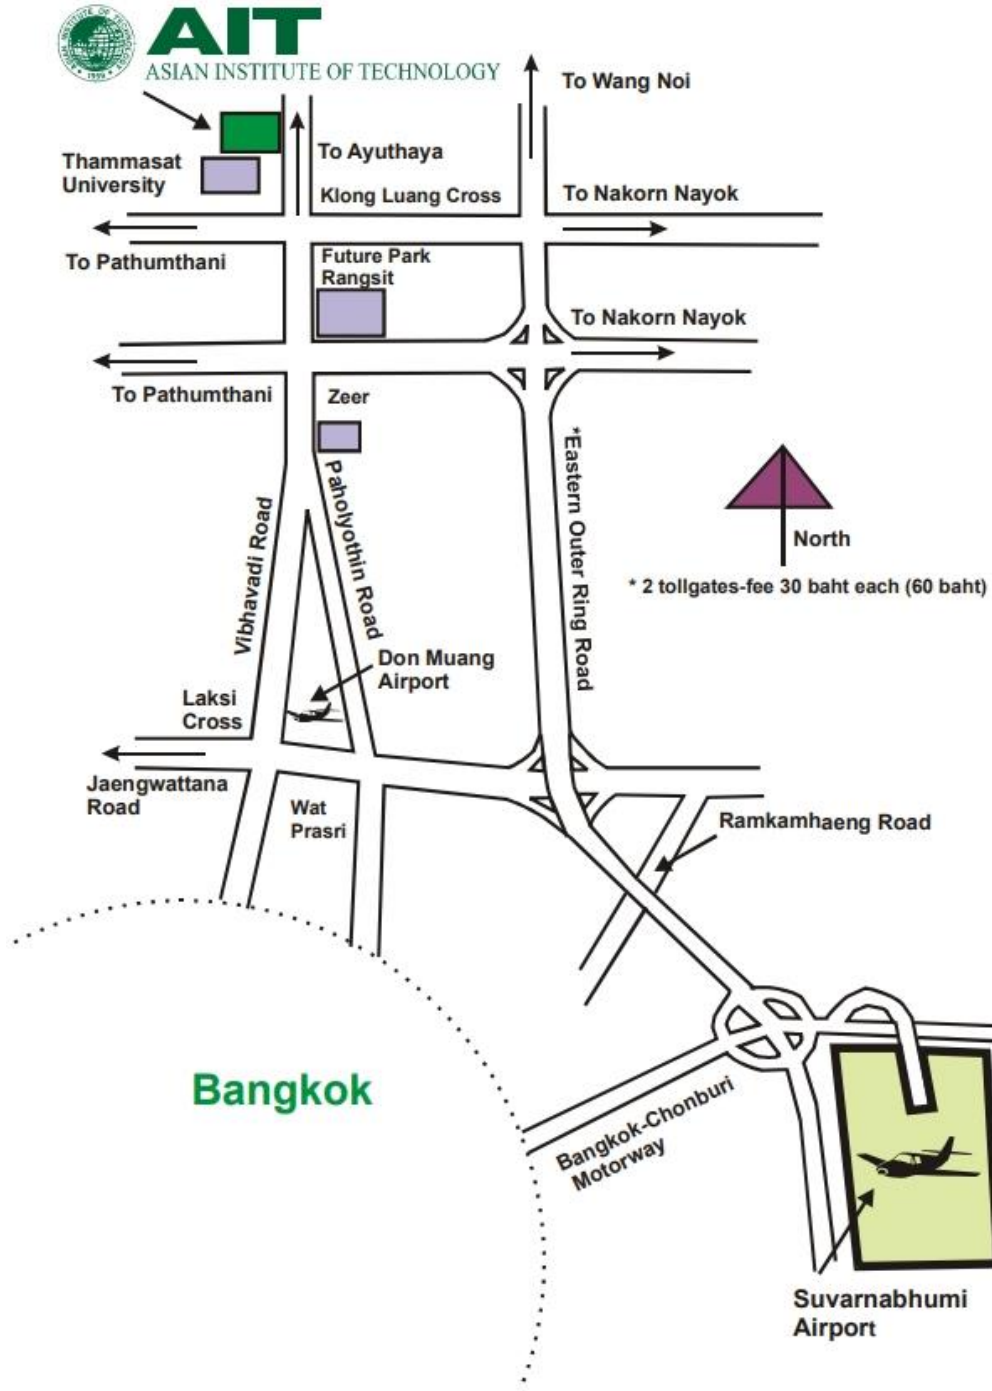

แผนที่สถาบันเทคโนโลยีแห่งเอเชีย

สถาบันเทคโนโลยีแห่งเอเชีย (เอไอที)

58 หมู่ 9 กิโลเมตร ที่ 42 ถ.ทางหลวงพหลโยธินคลองหลวง จ. ปทุมธานี 12120

โทร 02-5245642

<https://goo.gl/maps/49NSjMtnNrWdjTiL8>

The instruction for visiting AIT

Asian Institute of Technology (AIT)

58 Moo 9, Km. 42, Paholyothin Highway, Klong Luang, Pathumthani 12120 Thailand.

Tel. 02-5245642

<https://goo.gl/maps/49NSjMtnNrWdjTiL8>

Suvarnabhumi Airport Terminal Map

- By bus >>>> 1 FL
- By taxi >>>> 1 FL
- By airport rail link >>>> B1 FL

AIT is located 40 km north of Bangkok on Paholyothin Road. Tell the taxi driver you would like to go to the Asian Institute of Technology (AIT) beside Thammasat University Rangsit. Not all drivers on queue at the transportation center may easily recognize AIT but then when you mention Thammasat Rangsit, they can recognize your direction. AIT and Thammasat University have the same entrance to their campuses.