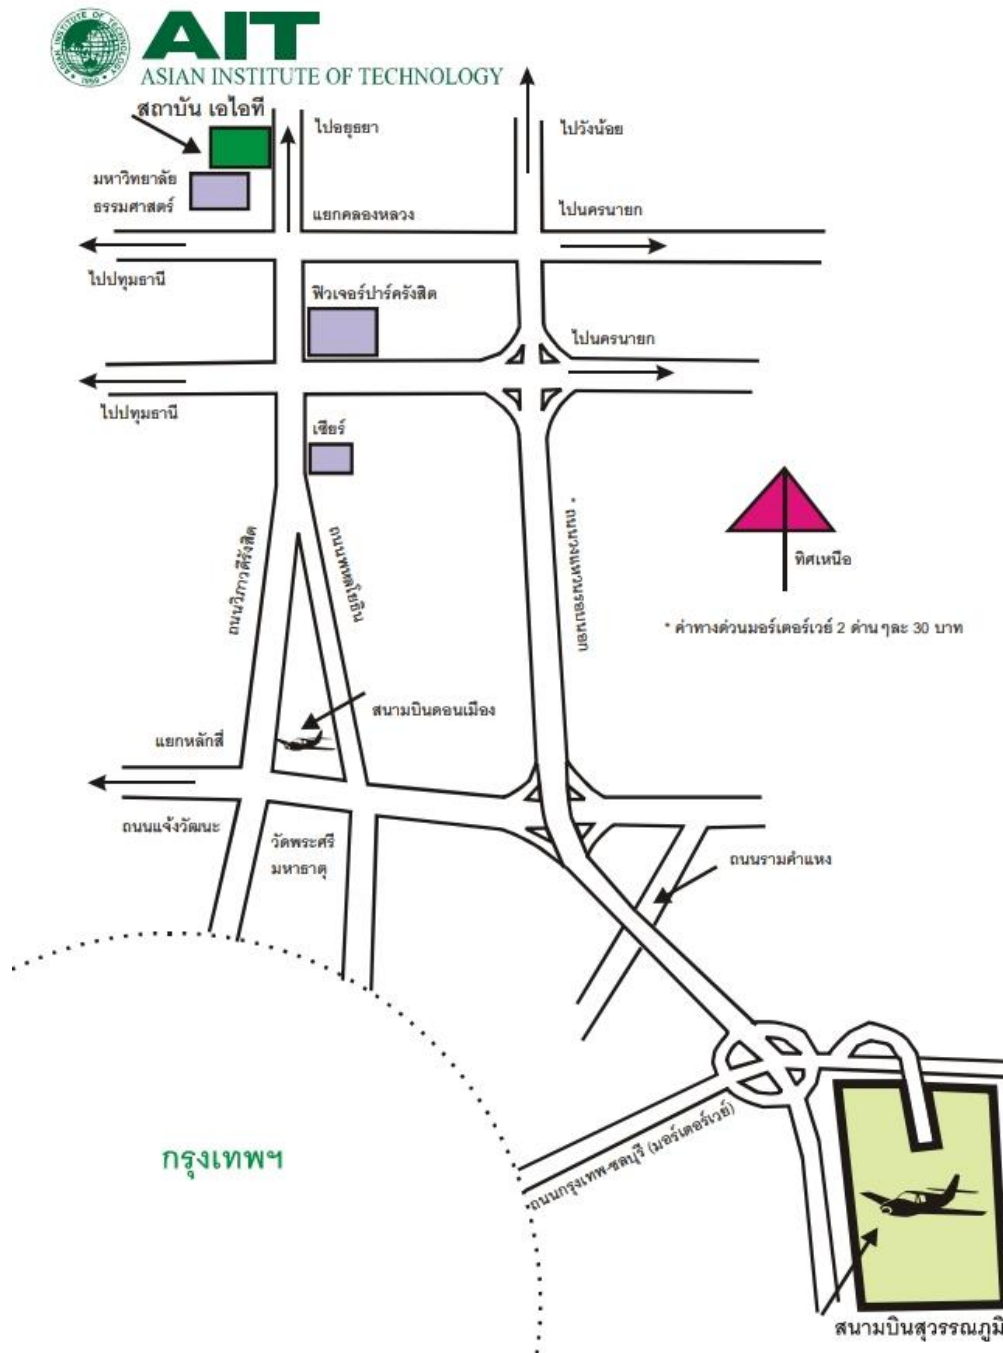

แผนที่สถาบันเทคโนโลยีแห่งเอเชีย

สถาบันเทคโนโลยีแห่งเอเชีย (เอไอที)

58 หมู่ 9 กิโลเมตร ที่ 42 ถ.ทางหลวงพหลโยธินคลองหลวง จ. ปทุมธานี 12120

โทร 02-5245642

<https://goo.gl/maps/49NSjMtnNrWdjTiL8>

The instruction for visiting AIT

Asian Institute of Technology (AIT)

58 Moo 9, Km. 42, Paholyothin Highway, Klong Luang, Pathumthani 12120 Thailand.

Tel. 02-5245642

<https://goo.gl/maps/49NSjMtnNrWdjTiL8>

Suvarnabhumi Airport Terminal Map

- By bus >>>> 1 FL
- By taxi >>>> 1 FL
- By airport rail link >>>> B1 FL

AIT is located 40 km north of Bangkok on Paholyothin Road. Tell the taxi driver you would like to go to the Asian Institute of Technology (AIT) beside Thammasat University Rangsit. Not all drivers on queue at the transportation center may easily recognize AIT but then when you mention Thammasat Rangsit, they can recognize your direction. AIT and Thammasat University have the same entrance to their campuses.

Following is information about the return trip from the airport. As many taxi and limousine drivers will be unfamiliar with AIT's location, maps in Thai and in English are available to print and hand to the driver. Please find attached herewith AIT's location, maps in Thai and in English for your perusal and reference and kindly print and hand to the driver for the clear direction.